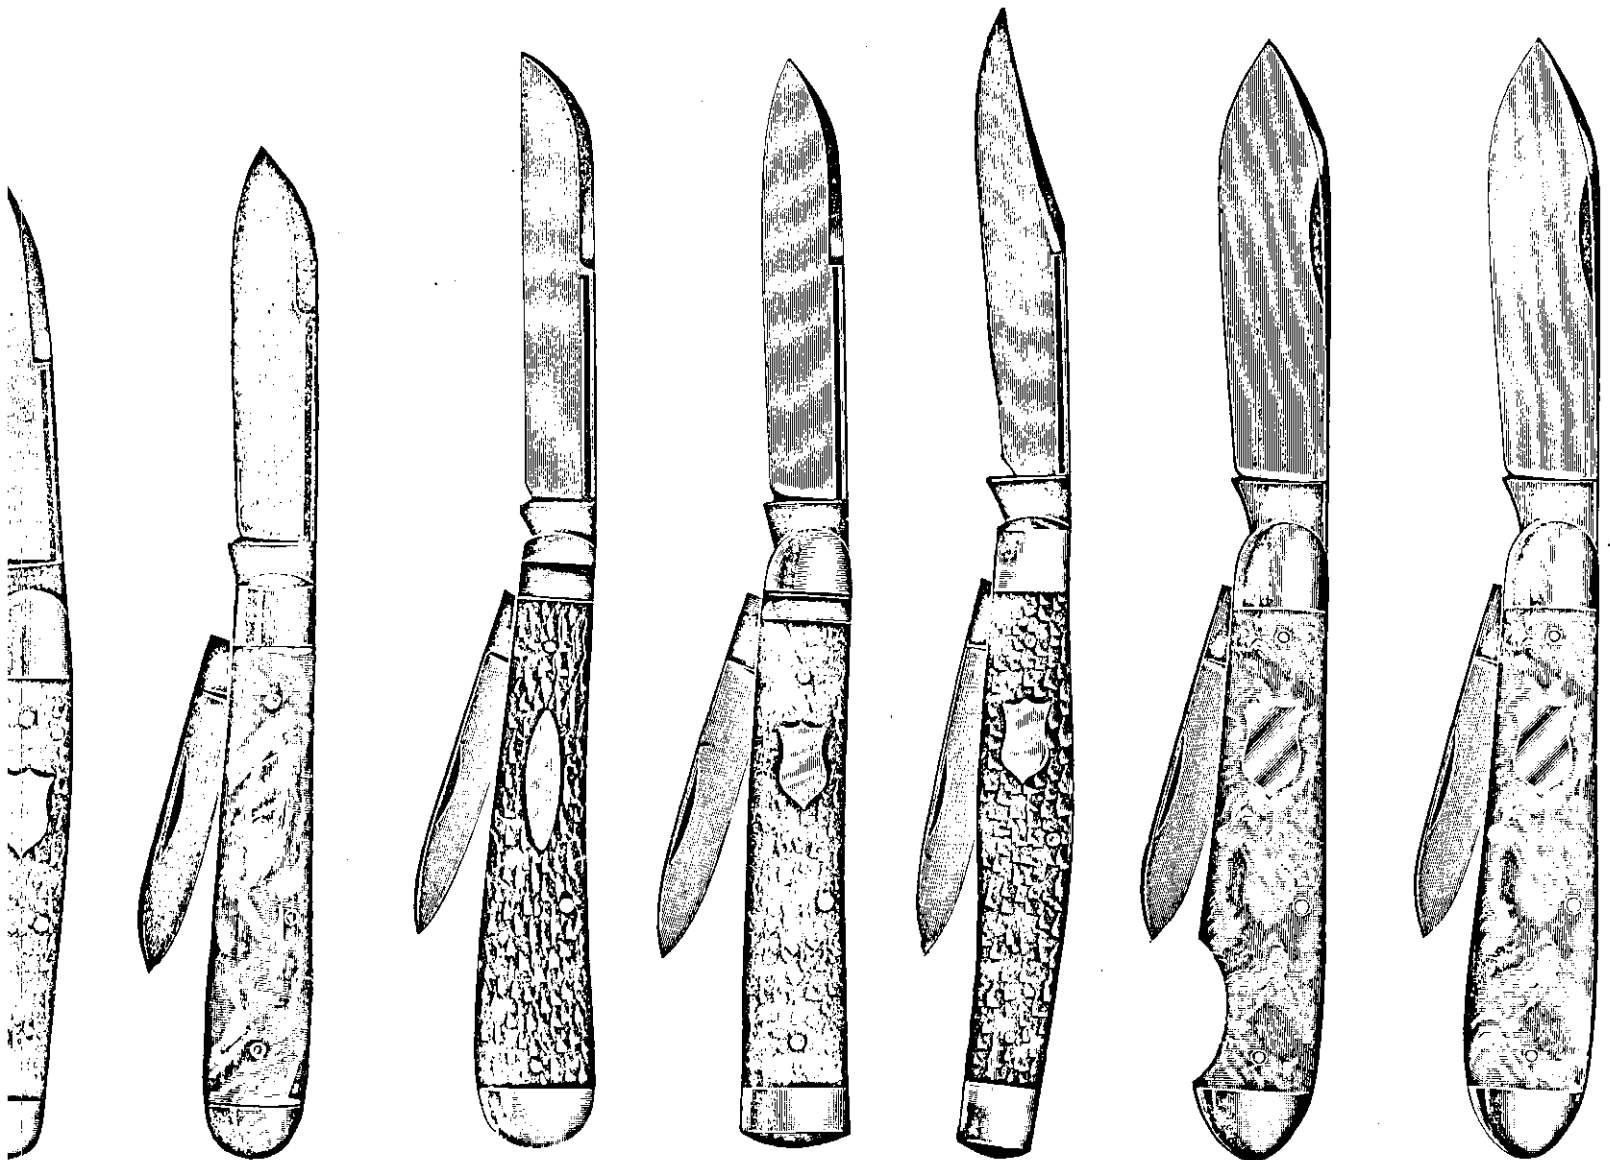

TAG

67577 STAG

67575 STAG

87575

Asst. Colors

67576 STAG

  
 SWORD BRAND  
 POCKET KNIVES

American Standard Sword Brand Pocket Knives—Highest Quality Steel Blades, Specially Tempered and Ground to a Keen Cutting Edge—All Master Blades Mirror polished. Every Sword Brand Knife is Brass Lined and Has Nickel Silver Caps, Bolsters and Shield.