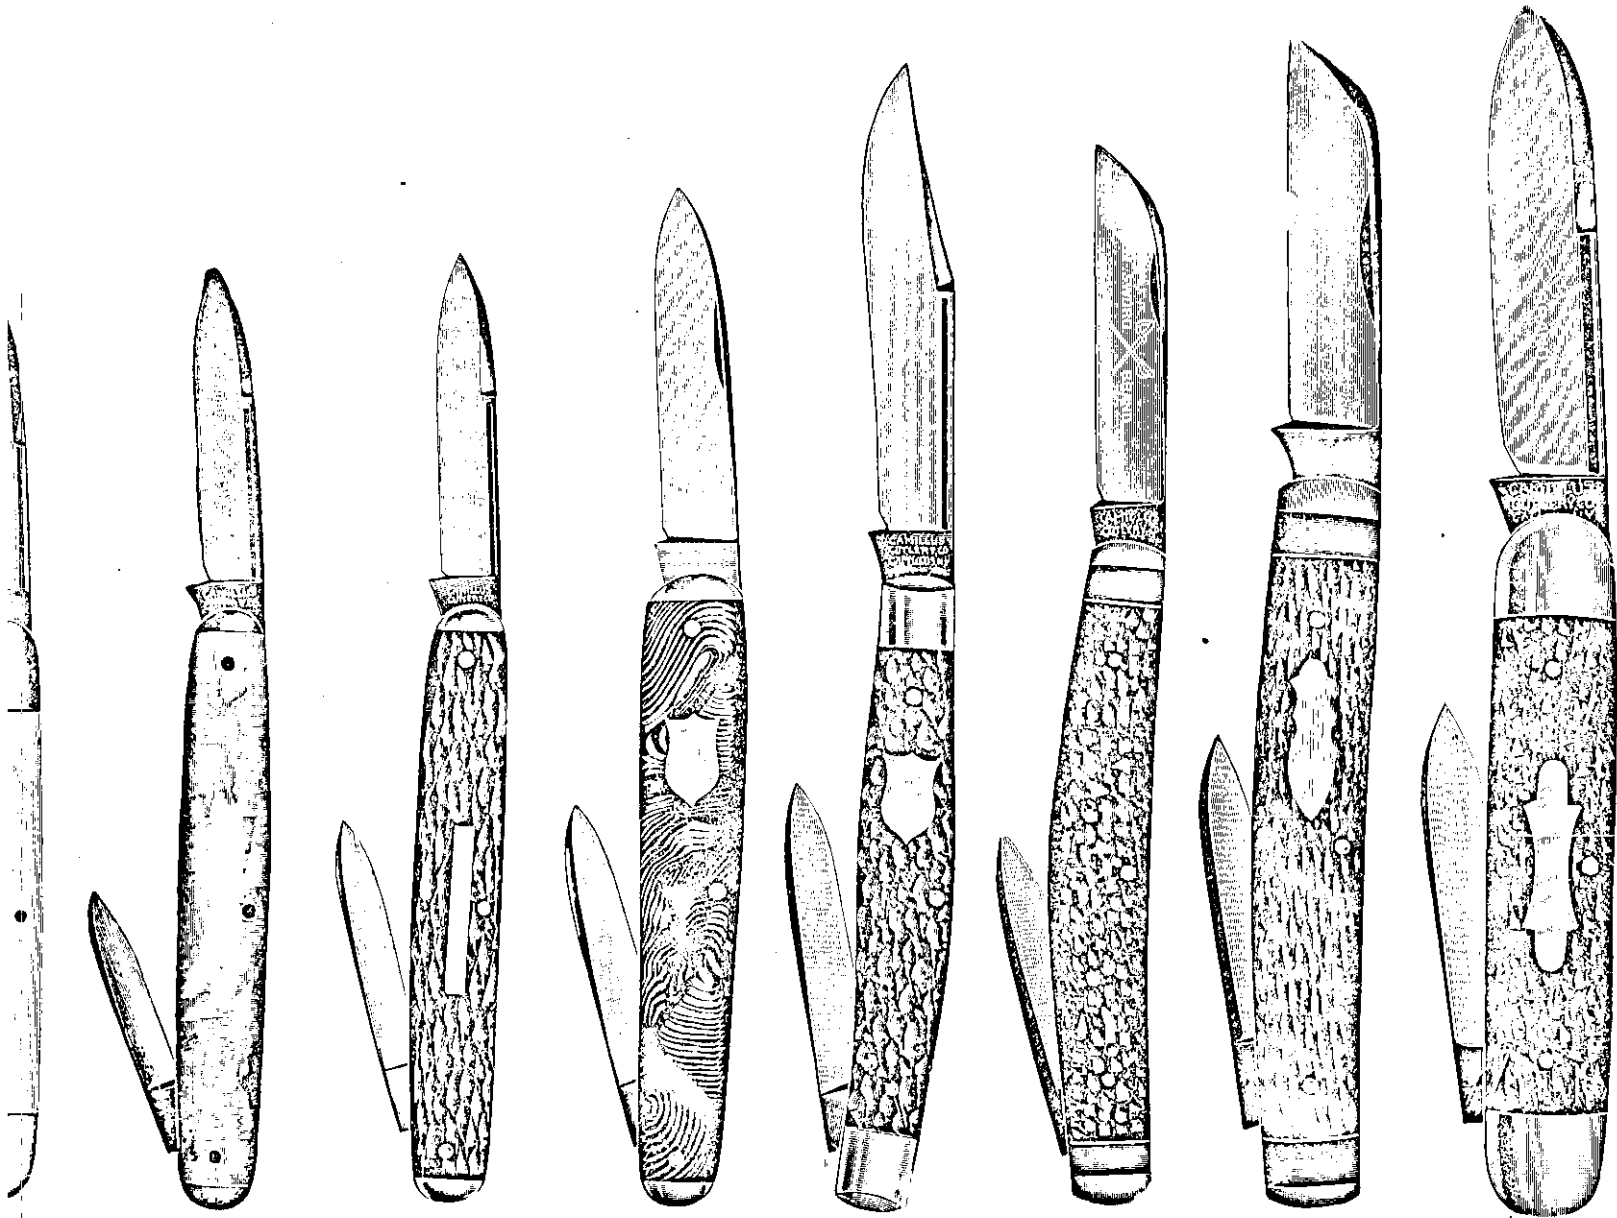

62558 STAG

62227 STAG

62229 STAG

65460 STAG

85279  
Asst. Colors

65223 STAG

American Standard Sword Brand Pocket Knives—Highest Quality Steel Blades, Specially Tempered and Ground to a Keen Cutting Edge—All Master Blades Mirror polished. Every Sword Brand Knife is Brass Lined and Has Nickel Silver Caps, Bolsters and Shield.

62421 STAG

62401 STAG

62422½ STAG

62281 STAG

62404 STAG

SWORD BRAND  
POCKET KNIVES

American Standard Sword Brand Pocket Knives—Highest Quality Steel Blades, Specially Tempered and Ground to a Keen Cutting Edge—All Master Blades Mirror polished. Every Sword Brand Knife is Brass Lined and Has Nickel Silver Caps, Bolsters and Shield.