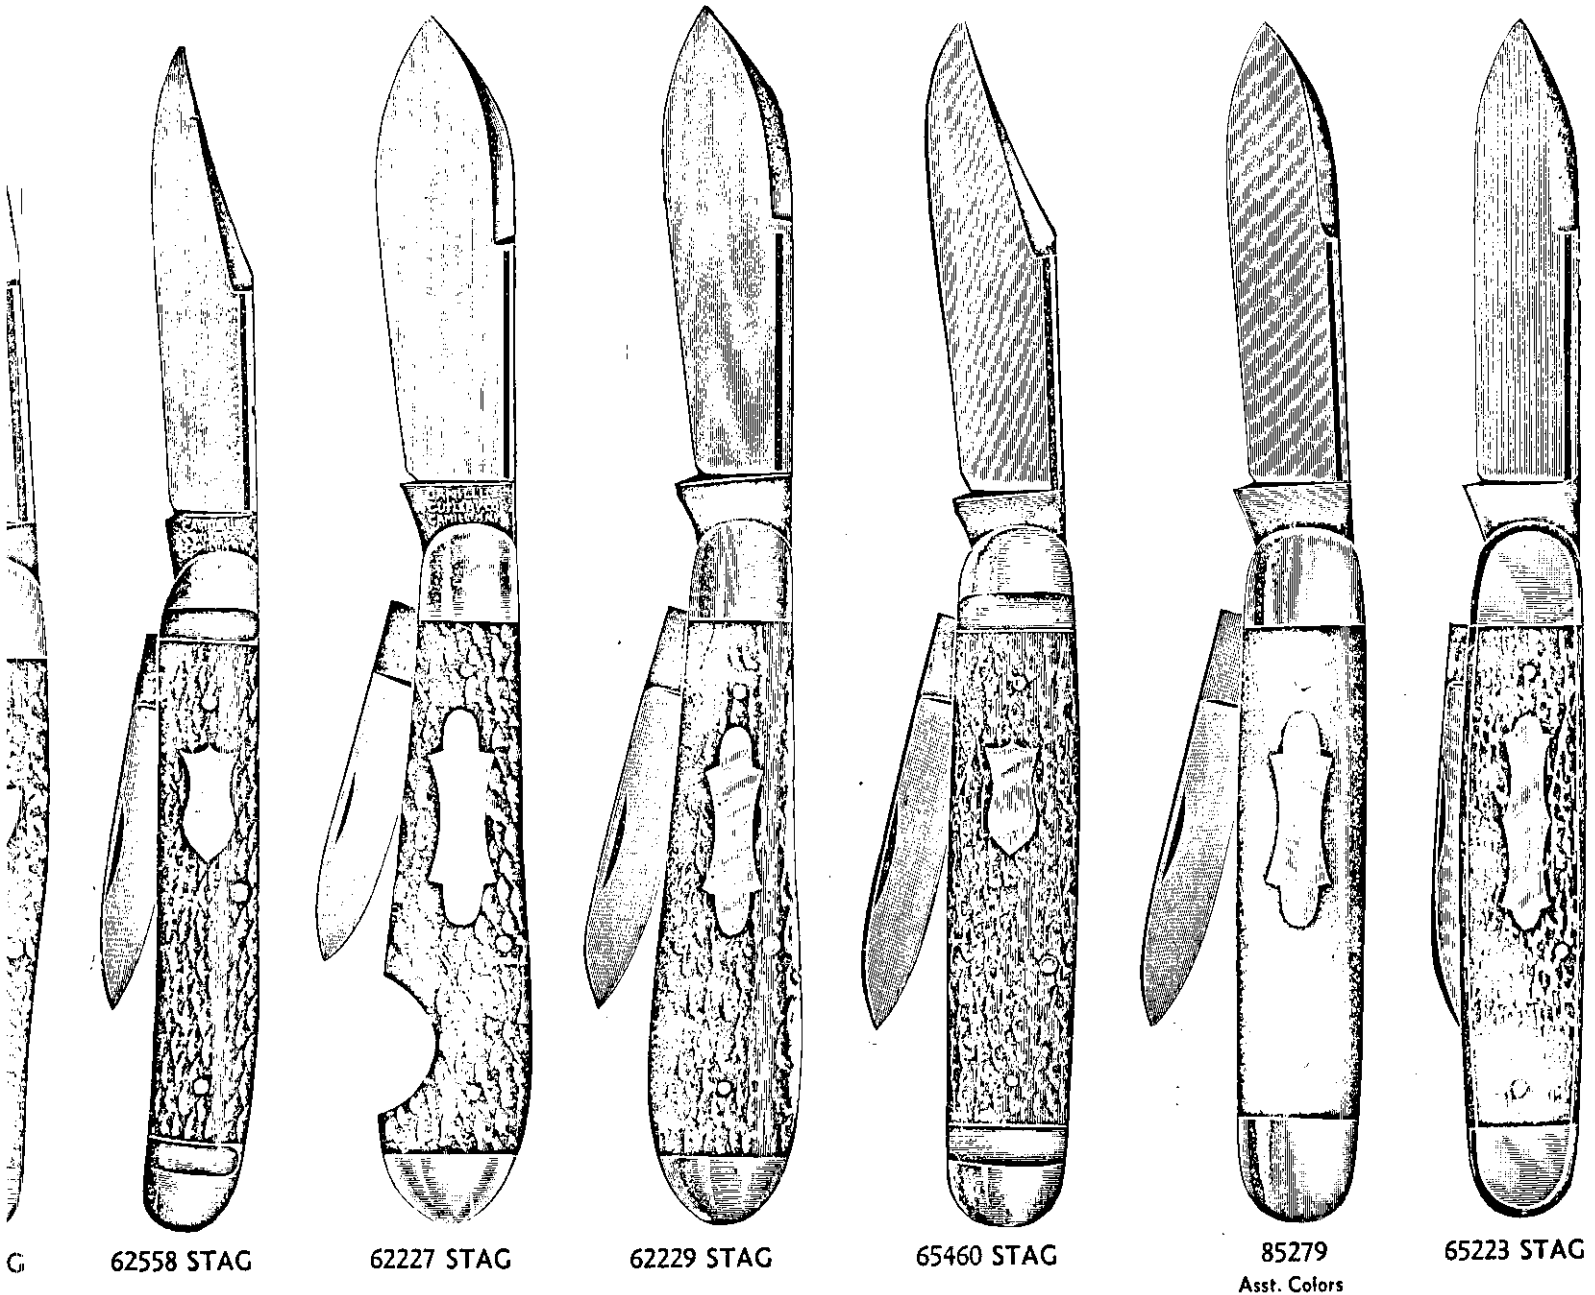

AG  
lip

85414  
Asst. Colors  
Spear or Clip

65414 STAG  
Sheepfoot

65474 STAG

65472 STAG

65536 STAG

66582 STAG

SWORD BRAND  
POCKET KNIVES

American Standard Sword Brand Pocket Knives—Highest Quality Steel Blades, Specially Tempered and Ground to a Keen Cutting Edge—All Master Blades Mirror polished. Every Sword Brand Knife is Brass Lined and Has Nickel Silver Cap, Bolsters and Shield.